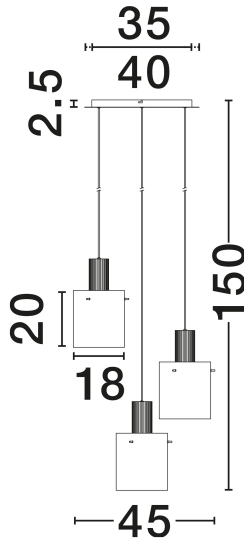

NOVA LUCE

PRODUCT DATASHEET

Version: 001

PRODUCT PHOTOGRAPH

TECHNICAL DRAWING

GENERAL INFORMATION

Product Code	9236201
Collection	Indoor
Product Category	Suspension
Product Family	Mirbi
Mounting Location	Ceiling
Application Environment	Indoor
Specifications	N/A

DIMENSION & WEIGHT

LxWxH (cm)	D: 45 H: 150
Cut Out (cm)	N/A
Weight (Kgr)	5.5

MATERIAL & COLOR

Product Color	Smokey & Sandy Black
Body Material	Glass & Steel

APPLICATION & MOUNTING

Ambient Working Temp.	Max 45°C
Type of Protection	IP20
Dimmable	Yes
Type of Dimming	N/A
Mounting type	Surface
Mounting Depth (cm)	N/A
Led Module Replaceable	Yes
Light Source	E27

Power (Nominal)	3x12W
Input voltage (Nominal)	100-240V
Mains Frequency	50/60Hz

PHOTOMETRICAL DATA

Luminous Flux	N/A
Color Temperature	N/A
Light Color (Designation)	N/A

WARRANTY

Warranty	3 Years
----------	----------------