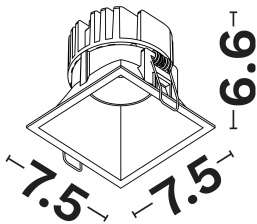

MATERIAL & COLOR

Product Color	Black
Body Material	Aluminium
Cover Material	N/A

APPLICATION & MOUNTING

Ambient Working Temp.	45 C
Type of Protection	IP54
Protection Class IK	IK03
Dimmable	Yes
Type of Dimming (Optional)	Triac/Dali
Mounting type	Recessed
Mounting Depth (cm)	Ceiling
Led Module Replaceable	No
Light Source	Led
Adjustable	No

COMPATIBLE WITH

— On/Off Driver: 9020171

— Triac Driver: 9844019

— Dali Driver: 9621523

NOVA LUCE S.A

Schimatari Viotias
32009, Greece

+30 22620 58 121
+30 22620 56 743

info@novaluce.com
www.novaluce.com