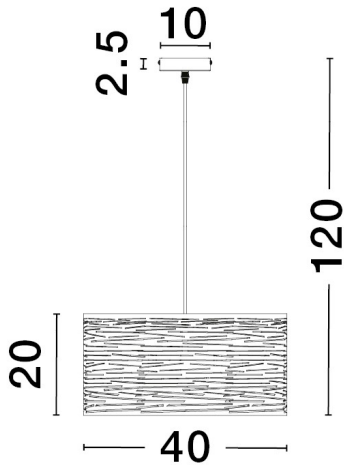

TECHNICAL DRAWING

GENERAL INFORMATION

Product Code	9555812
Collection	Decorative
Product Category	Suspension
Product Family	Zane
Mounting Location	Ceiling
Application Environment	Indoor

DIMENSION & WEIGHT

LxWxH (cm)	D: 40 H: 120
Cut out (cm)	N/A
Weight (Kgr)	2.0

MATERIAL & COLOR

Product Color	Gold/White
Body Material	Metal

APPLICATION & MOUNTING

Ambient Working Temp.	Max 45 oC
Type of Protection	IP20
Dimmable	Depends on the lamp
Type of Dimming (Optional)	N/A
Mounting type	Ceiling
Mounting Depth (cm)	N/A
Led Module Replaceable	Yes
Light Source	LED E27

NOVA LUCE S.A

Schimatari Viotias
32009, Greece

+30 22620 58 121
+30 22620 56 743

info@novaluce.com
www.novaluce.com