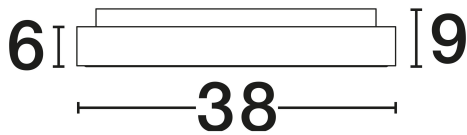

TECHNICAL DRAWING

GENERAL INFORMATION

Product Code	9353830
Collection	Indoor
Product Category	Ceiling
Product Family	Rando Thin
Mounting Location	Ceiling
Application Environment	Indoor
Specifications	N/A

DIMENSION & WEIGHT

LxWxH (cm)	D: 38 H: 9
Cut Out (cm)	N/A
Weight (Kgr)	1.8

MATERIAL & COLOR

Product Color	Sandy White
Body Material	Aluminium & Acrylic

APPLICATION & MOUNTING

Ambient Working Temp.	Max 45°C
Type of Protection	IP20
Dimmable	Yes
Type of Dimming	Triac
Mounting type	Surface
Mounting Depth (cm)	N/A
Led Module Replaceable	No
Light Source	LED

NOVA LUCE S.A

Schimatari Viotias
32009, Greece

+30 22620 58 121
+30 22620 56 743

info@novaluce.com
www.novaluce.com