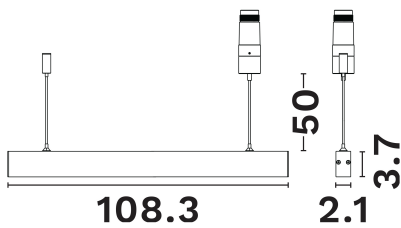

MATERIAL & COLOR

Product Color	White
Body Material	Aluminium
Cover Material	N/A

APPLICATION & MOUNTING

Ambient Working Temp.	45 C
Type of Protection	IP20
Protection Class IK	IK03
Dimmable	No
Type of Dimming (Optional)	N/A
Mounting type	Suspended
Mounting Depth (cm)	Ceiling
Led Module Replaceable	No
Light Source	Led
Adjustable	No

COMPATIBLE WITH

— On/Off Driver: N/A

— Triac Driver: N/A

— Dali Driver: N/A

NOVA LUCE S.A

Schimatari Viotias
32009, Greece

+30 22620 58 121
+30 22620 56 743

info@novaluce.com
www.novaluce.com