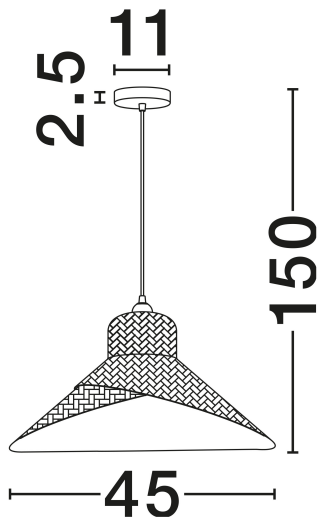

NOVA LUCE

PRODUCT DATASHEET

Version: 001

PRODUCT PHOTOGRAPH

TECHNICAL DRAWING

GENERAL INFORMATION

Product Code	9001117
Collection	Indoor
Product Category	Suspension
Product Family	Aura
Mounting Location	Ceiling
Application Environment	Indoor
Specifications	N/A

DIMENSION & WEIGHT

LxWxH (cm)	D: 45 H: 150
Cut Out (cm)	N/A
Weight (Kgr)	0.5

MATERIAL & COLOR

Product Color	Sandy Black
Body Material	Steel & Rattan

APPLICATION & MOUNTING

Ambient Working Temp.	Max 45°C
Type of Protection	IP20
Dimmable	Yes
Type of Dimming	N/A
Mounting type	Surface
Mounting Depth (cm)	N/A
Led Module Replaceable	Yes
Light Source	E27

Power (Nominal)	1x12W
Input voltage (Nominal)	100-240V
Mains Frequency	50/60Hz

PHOTOMETRICAL DATA

Luminous Flux	N/A
Color Temperature	N/A
Light Color (Designation)	N/A

WARRANTY

Warranty	3 Years
----------	----------------