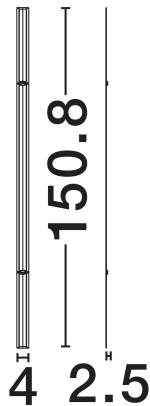

NOVA LUCE

PRODUCT DATASHEET

Version: 001

PRODUCT PHOTOGRAPH

TECHNICAL DRAWING

GENERAL INFORMATION

Product Code	9980590
Collection	Indoor
Product Category	Ceiling
Product Family	Invento
Mounting Location	Wall
Application Environment	Indoor
Specifications	N/A

DIMENSION & WEIGHT

LxWxH (cm)	L: 150.8 W: 4 H: 2.5
Cut Out (cm)	N/A
Weight (Kgr)	0.75

MATERIAL & COLOR

Product Color	Black
Body Material	Aluminium & Acrylic

APPLICATION & MOUNTING

Ambient Working Temp.	Max 45°C
Type of Protection	IP20
Dimmable	No
Type of Dimming	N/A
Mounting type	Surface
Mounting Depth (cm)	N/A
Led Module Replaceable	No
Light Source	LED

NOVA LUCE S.A

Schimatari Viotias
32009, Greece

+30 22620 58 121
+30 22620 56 743

info@novaluce.com
www.novaluce.com