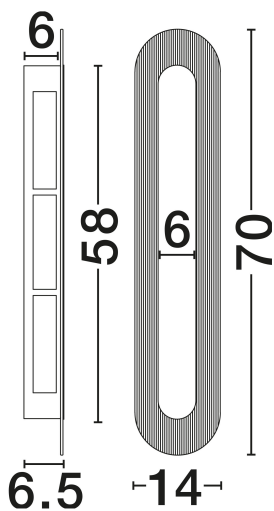

NOVA LUCE

PRODUCT DATASHEET

Version: 001

PRODUCT PHOTOGRAPH

GENERAL INFORMATION

Product Code	9236421
Collection	Indoor
Product Category	Table
Product Family	Vetrio
Mounting Location	Table
Application Environment	Indoor
Specifications	N/A

DIMENSION & WEIGHT

LxWxH (cm)	L: 14 W: 6.5 H: 70
Cut Out (cm)	N/A
Weight (Kgr)	2.5

MATERIAL & COLOR

Product Color	Brass Gold & Clear
Body Material	Metal & Glass

APPLICATION & MOUNTING

Ambient Working Temp.	Max 45°C
Type of Protection	IP20
Dimmable	No
Type of Dimming	N/A
Mounting type	Surface
Mounting Depth (cm)	N/A
Led Module Replaceable	No
Light Source	LED

TECHNICAL DRAWING

NOVA LUCE S.A

Schimatari Viotias
32009, Greece

+30 22620 58 121
+30 22620 56 743

info@novaluce.com
www.novaluce.com