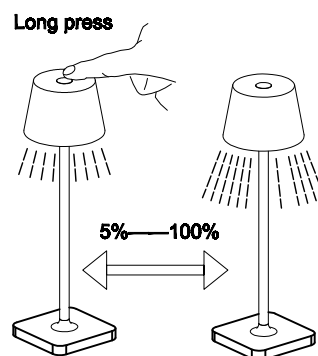

Firstly, charge the lamp until the led changes to green.
The USB cable is in the attachment bag.
We recommend that you use 1A adaptor.

2

To turn on/ off the lamp,
please touch the switch on the top

3

The lamp is dimmable