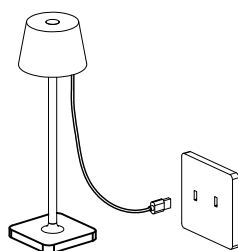

# NOVA LUCE

9030561, 9030562  
9030563, 9030564

1

Firstly, charge the lamp until the led changes to green.  
The USB cable is in the attachment bag.  
We recommend that you use 1A adaptor.

2

To turn on/ off the lamp,  
please touch the switch on the top