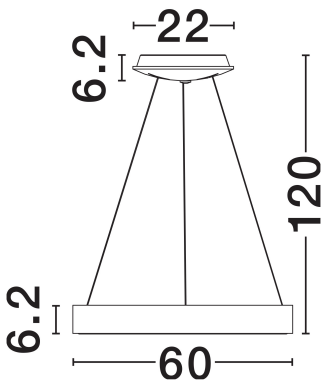

NOVA LUCE

PRODUCT DATASHEET

Version: 001

PRODUCT PHOTOGRAPH

TECHNICAL DRAWING

GENERAL INFORMATION

Product Code	9453456
Collection	Indoor
Product Category	Suspension
Product Family	Rando Thin
Mounting Location	Wall
Application Environment	Indoor
Specifications	N/A

DIMENSION & WEIGHT

LxWxH (cm)	D: 60 H: 120
Cut Out (cm)	N/A
Weight (Kgr)	3.5

MATERIAL & COLOR

Product Color	Brushed Silver
Body Material	Aluminium & Acrylic

APPLICATION & MOUNTING

Ambient Working Temp.	Max 45°C
Type of Protection	IP20
Dimmable	Yes
Type of Dimming	Triac
Mounting type	Surface
Mounting Depth (cm)	N/A
Led Module Replaceable	No
Light Source	LED

Power (Nominal)	50W
Input voltage (Nominal)	220-240V
Mains Frequency	50/60Hz

PHOTOMETRICAL DATA

Luminous Flux	2864lm
Color Temperature	3000K
Light Color (Designation)	Warm White

WARRANTY

Warranty	3 Years
----------	----------------