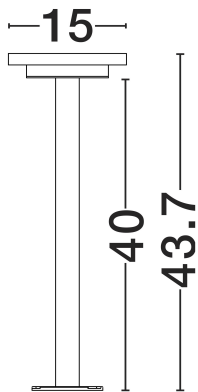

NOVA LUCE

PRODUCT DATASHEET

Version: 001

PRODUCT PHOTOGRAPH

TECHNICAL DRAWING

GENERAL INFORMATION

Product Code	9030750
Collection	Outdoor
Product Category	Bollard
Product Family	Nitro
Mounting Location	Ground
Application Environment	Outdoor
Specifications	N/A

DIMENSION & WEIGHT

LxWxH (cm)	D:15 H:43.7 cm
Cut out (cm)	N/A
Weight (Kgr)	0.7

MATERIAL & COLOR

Product Color	Sandy Black
Body Material	Aluminium & Glass

APPLICATION & MOUNTING

Ambient Working Temp.	Max 45 oC
Type of Protection	IP65
Dimmable	No
Type of Dimming	N/A
Mounting type	Surface
Mounting Depth (cm)	N/A
Led Module Replaceable	No
Light Source	LED

Power (Nominal)	12w
Input voltage (Nominal)	220-240Vac
Mains Frequency	50/60Hz

PHOTOMETRICAL DATA

Luminous Flux	469lm
Color Temperature	3000K
Light Color (Designation)	Warm White

WARRANTY

Warranty	3 Years
----------	----------------