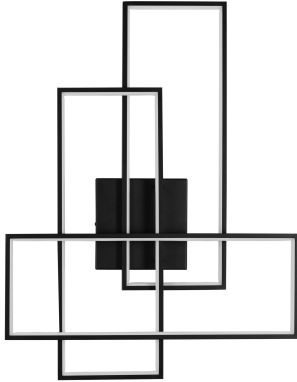

NOVA LUCE

PRODUCT DATASHEET

Version: 001

PRODUCT PHOTOGRAPH

TECHNICAL DRAWING

GENERAL INFORMATION

Product Code	9081822
Collection	Indoor
Product Category	Wall
Product Family	Alis
Mounting Location	Wall
Application Environment	Indoor
Specifications	N/A

DIMENSION & WEIGHT

LxWxH (cm)	L: 50 W: 10.5 H: 65
Cut Out (cm)	N/A
Weight (Kgr)	1.38

MATERIAL & COLOR

Product Color	Sandy Black
Body Material	Aluminium & Acrylic & Steel

APPLICATION & MOUNTING

Ambient Working Temp.	Max 45°C
Type of Protection	IP20
Dimmable	Yes
Type of Dimming	Triac
Mounting type	Surface
Mounting Depth (cm)	N/A
Led Module Replaceable	No
Light Source	LED