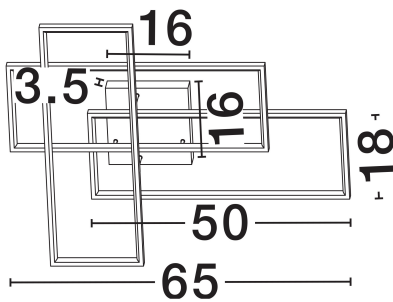

NOVA LUCE

PRODUCT DATASHEET

Version: 001

PRODUCT PHOTOGRAPH

TECHNICAL DRAWING

GENERAL INFORMATION

Product Code	9081822
Collection	Indoor
Product Category	Wall
Product Family	Alis
Mounting Location	Wall
Application Environment	Indoor
Specifications	N/A

DIMENSION & WEIGHT

LxWxH (cm)	L: 50 W: 10.5 H: 65
Cut Out (cm)	N/A
Weight (Kgr)	1.38

MATERIAL & COLOR

Product Color	Sandy Black
Body Material	Aluminium & Acrylic & Steel

APPLICATION & MOUNTING

Ambient Working Temp.	Max 45°C
Type of Protection	IP20
Dimmable	Yes
Type of Dimming	Triac
Mounting type	Surface
Mounting Depth (cm)	N/A
Led Module Replaceable	No
Light Source	LED