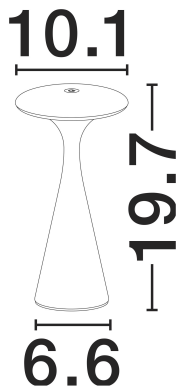

NOVA LUCE

PRODUCT DATASHEET

Version: 001

PRODUCT PHOTOGRAPH

TECHNICAL DRAWING

GENERAL INFORMATION

Product Code	9136454
Collection	Outdoor
Product Category	Portable
Product Family	Grigio
Mounting Location	Portable
Application Environment	Outdoor
Specifications	N/A

DIMENSION & WEIGHT

LxWxH (cm)	D:10.1 H:19.7 cm
Cut out (cm)	N/A
Weight (Kgr)	0.424

MATERIAL & COLOR

Product Color	Sage Green
Body Material	Aluminium & Pc

APPLICATION & MOUNTING

Ambient Working Temp.	Max 45 oC
Type of Protection	IP54
Dimmable	Yes
Type of Dimming	N/A
Mounting type	Surface
Mounting Depth (cm)	N/A
Led Module Replaceable	No
Light Source	LED

Power (Nominal)	2w
Input voltage (Nominal)	220-240Vac
Mains Frequency	50/60Hz

PHOTOMETRICAL DATA

Luminous Flux	122lm
Color Temperature	2200-2700-3000K
Light Color (Designation)	CCT

WARRANTY

Warranty	3 Years
----------	----------------