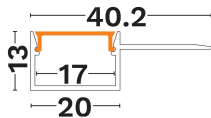

NOVA LUCE

PRODUCT DATASHEET

Version: 001

PRODUCT PHOTOGRAPH

TECHNICAL DRAWING

COMPATIBLE WITH

— On/Off Driver: N/A

— Triac Driver: N/A

— Dali Driver: N/A

GENERAL INFORMATION

Product Code	9254111
Product Category	Aluminium Profiles
Product Family	Trimless
Mounting Location	N/A
Application Environment	N/A

DIMENSION & WEIGHT

LxWxH (cm)	:200 W:4.02 H:1.3 cm
Cut out (cm)	N/A
Weight (Kgr)	N/A

MATERIAL & COLOR

Product Color	N/A
Body Material	Aluminium
Cover Material	N/A

APPLICATION & MOUNTING

Ambient Working Temp.	45 C
Type of Protection	N/A
Protection Class IK	N/A
Dimmable	N/A
Type of Dimming (Optional)	N/A
Mounting type	N/A
Mounting Depth (cm)	N/A
Led Module Replaceable	No
Light Source	Led
Adjustable	No

NOVA LUCE S.A

Schimatari Viotias
32009, Greece

+30 22620 58 121
+30 22620 56 743

info@novaluce.com
www.novaluce.com