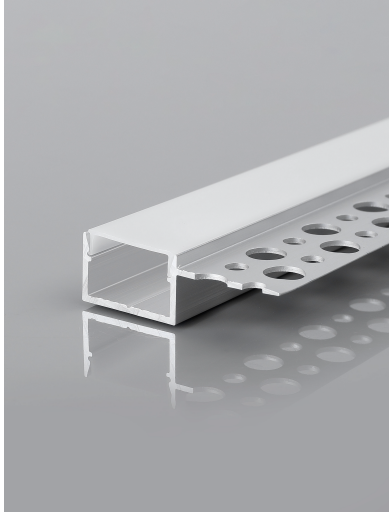

NOVA LUCE

PRODUCT DATASHEET

Version: 001

PRODUCT PHOTOGRAPH

TECHNICAL DRAWING

COMPATIBLE WITH

— On/Off Driver: N/A

— Triac Driver: N/A

— Dali Driver: N/A

GENERAL INFORMATION

Product Code	9254111
Product Category	Aluminium Profiles
Product Family	Trimless
Mounting Location	N/A
Application Environment	N/A

DIMENSION & WEIGHT

LxWxH (cm)	:200 W:4.02 H:1.3 cm
Cut out (cm)	N/A
Weight (Kgr)	N/A

MATERIAL & COLOR

Product Color	N/A
Body Material	Aluminium
Cover Material	N/A

APPLICATION & MOUNTING

Ambient Working Temp.	45 C
Type of Protection	N/A
Protection Class IK	N/A
Dimmable	N/A
Type of Dimming (Optional)	N/A
Mounting type	N/A
Mounting Depth (cm)	N/A
Led Module Replaceable	No
Light Source	Led
Adjustable	No

NOVA LUCE S.A

Schimatari Viotias
32009, Greece

+30 22620 58 121
+30 22620 56 743

info@novaluce.com
www.novaluce.com