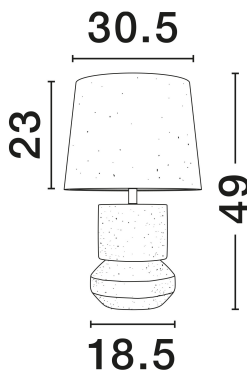

NOVA LUCE

PRODUCT DATASHEET

Version: 001

PRODUCT PHOTOGRAPH

TECHNICAL DRAWING

GENERAL INFORMATION

Product Code	9001060
Collection	Indoor
Product Category	Table
Product Family	Izumi
Mounting Location	Table
Application Environment	Indoor
Specifications	N/A

DIMENSION & WEIGHT

LxWxH (cm)	D: 30.5 H: 48.5
Cut Out (cm)	N/A
Weight (Kgr)	3.5

MATERIAL & COLOR

Product Color	Teraccota
Body Material	Ceramic

APPLICATION & MOUNTING

Ambient Working Temp.	Max 45°C
Type of Protection	IP20
Dimmable	Yes
Type of Dimming	N/A
Mounting type	Surface
Mounting Depth (cm)	N/A
Led Module Replaceable	Yes
Light Source	E27