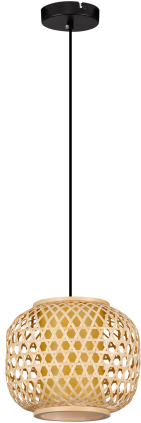

NOVA LUCE

PRODUCT DATASHEET

Version: 001

PRODUCT PHOTOGRAPH

TECHNICAL DRAWING

GENERAL INFORMATION

Product Code	9001116
Collection	Indoor
Product Category	Suspension
Product Family	Asma
Mounting Location	Suspension
Application Environment	Indoor
Specifications	N/A

DIMENSION & WEIGHT

LxWxH (cm)	D: 25 H: 150
Cut Out (cm)	N/A
Weight (Kgr)	0.65

MATERIAL & COLOR

Product Color	Sandy Black
Body Material	Steel & Rattan

APPLICATION & MOUNTING

Ambient Working Temp.	Max 45°C
Type of Protection	IP20
Dimmable	Yes
Type of Dimming	N/A
Mounting type	Surface
Mounting Depth (cm)	N/A
Led Module Replaceable	Yes
Light Source	E27