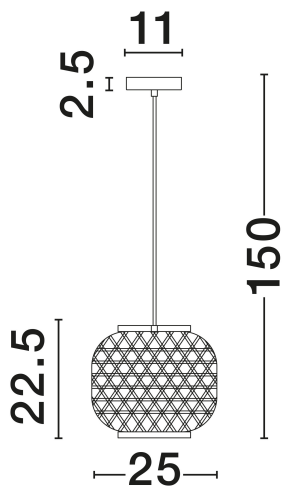

NOVA LUCE

PRODUCT DATASHEET

Version: 001

PRODUCT PHOTOGRAPH

TECHNICAL DRAWING

GENERAL INFORMATION

Product Code	9001116
Collection	Indoor
Product Category	Suspension
Product Family	Asma
Mounting Location	Suspension
Application Environment	Indoor
Specifications	N/A

DIMENSION & WEIGHT

LxWxH (cm)	D: 25 H: 150
Cut Out (cm)	N/A
Weight (Kgr)	0.65

MATERIAL & COLOR

Product Color	Sandy Black
Body Material	Steel & Rattan

APPLICATION & MOUNTING

Ambient Working Temp.	Max 45°C
Type of Protection	IP20
Dimmable	Yes
Type of Dimming	N/A
Mounting type	Surface
Mounting Depth (cm)	N/A
Led Module Replaceable	Yes
Light Source	E27

Power (Nominal)	1x12W
Input voltage (Nominal)	100-240V
Mains Frequency	50/60Hz

PHOTOMETRICAL DATA

Luminous Flux	N/A
Color Temperature	N/A
Light Color (Designation)	N/A

WARRANTY

Warranty	3 Years
----------	----------------