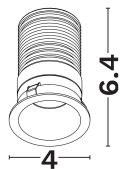

DIMENSION & WEIGHT

LxWxH (cm)	D:4 H:6.4
Cut out (cm)	3,5
Weight (Kgr)	0,1

TECHNICAL DRAWING

MATERIAL & COLOR

Product Color	White
Body Material	Aluminium
Cover Material	N/A

APPLICATION & MOUNTING

Ambient Working Temp.	45 C
Type of Protection	IP65
Protection Class IK	IK05
Dimmable	Yes
Type of Dimming (Optional)	Triac/Dali
Mounting type	Recessed
Mounting Depth (cm)	Ceiling
Led Module Replaceable	No
Light Source	Led
Adjustable	No

NOVA LUCE

PRODUCT DATASHEET

Version: 001

ELECTRICAL DATA

Power (Nominal)	5
Input voltage (Nominal)	18Vdc
Mains Frequency	50/60Hz
Output voltage	18Vdc
Output Current	250mA
Power Factor	0,55
Efficiency	>83%
SVM	<0.4
Pst	<1
Class	III

PHOTOMETRICAL DATA

Luminous Flux	199
Luminous Efficacy	39.8
Color Temperature	2700
Light Color (Designation)	Warm White
CRI	90
SDCM	<3
Beam Angle	36
UGR	<12

LIFESPAN

Lifetime	50000
----------	--------------