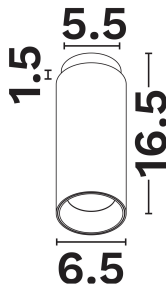

TECHNICAL DRAWING

MATERIAL & COLOR

Product Color	Grey
Body Material	Aluminium
Cover Material	N/A

APPLICATION & MOUNTING

Ambient Working Temp.	45 C
Type of Protection	IP20
Protection Class IK	N/A
Dimmable	N/A
Type of Dimming (Optional)	N/A
Mounting type	Surface
Mounting Depth (cm)	Ceiling
Led Module Replaceable	Yes
Light Source	Led Gu10
Adjustable	No

COMPATIBLE WITH

— On/Off Driver: N/A

— Triac Driver: N/A

— Dali Driver: N/A

NOVA LUCE S.A

Schimatari Viotias
32009, Greece

+30 22620 58 121
+30 22620 56 743

info@novaluce.com
www.novaluce.com