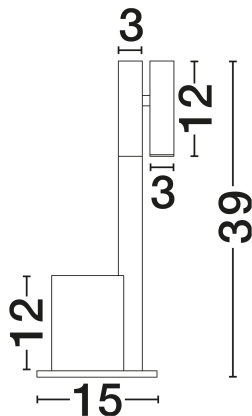

NOVA LUCE

PRODUCT DATASHEET

Version: 001

PRODUCT PHOTOGRAPH

TECHNICAL DRAWING

GENERAL INFORMATION

Product Code	9540289
Collection	Indoor
Product Category	Table
Product Family	Arco
Mounting Location	Table
Application Environment	Indoor
Specifications	N/A

DIMENSION & WEIGHT

LxWxH (cm)	L: 15 W: 12 H: 39
Cut Out (cm)	N/A
Weight (Kgr)	1.9

MATERIAL & COLOR

Product Color	Sandy Black
Body Material	Aluminium

APPLICATION & MOUNTING

Ambient Working Temp.	Max 45°C
Type of Protection	IP20
Dimmable	Yes
Type of Dimming	Triac
Mounting type	Surface
Mounting Depth (cm)	N/A
Led Module Replaceable	No
Light Source	LED

Power (Nominal)	4W
Input voltage (Nominal)	220-240V
Mains Frequency	50/60Hz

PHOTOMETRICAL DATA

Luminous Flux	153lm
Color Temperature	3000K
Light Color (Designation)	Warm White

WARRANTY

Warranty	3 Years
----------	----------------