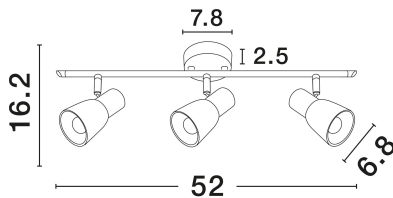

NOVA LUCE

PRODUCT DATASHEET

Version: 001

PRODUCT PHOTOGRAPH

GENERAL INFORMATION

Product Code	667003
Collection	Indoor
Product Category	Spotlights
Product Family	Publico
Mounting Location	Ceiling
Application Environment	Indoor
Specifications	N/A

DIMENSION & WEIGHT

LxWxH (cm)	L: 52 W: 7.8 H: 16.2
Cut Out (cm)	N/A
Weight (Kgr)	1.05

MATERIAL & COLOR

Product Color	Satin Nickel & Opal
Body Material	Metal & Glass

TECHNICAL DRAWING

APPLICATION & MOUNTING

Ambient Working Temp.	Max 45°C
Type of Protection	IP20
Dimmable	Yes
Type of Dimming	N/A
Mounting type	Surface
Mounting Depth (cm)	N/A
Led Module Replaceable	Yes
Light Source	E14

NOVA LUCE S.A

Schimatari Viotias
32009, Greece

+30 22620 58 121
+30 22620 56 743

info@novaluce.com
www.novaluce.com

NOVA LUCE

PRODUCT DATASHEET

Version: 001

ELECTRICAL DATA

Power (Nominal)	3x5W
Input voltage (Nominal)	100-240V
Mains Frequency	50/60Hz

PHOTOMETRICAL DATA