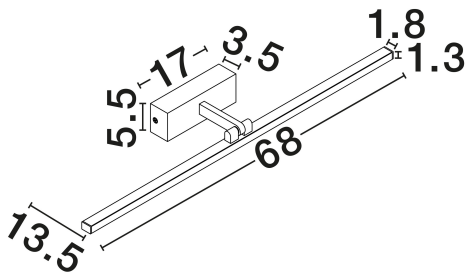

NOVA LUCE

PRODUCT DATASHEET

Version: 001

PRODUCT PHOTOGRAPH

GENERAL INFORMATION

Product Code	9117304
Collection	Indoor
Product Category	Wall
Product Family	Marel
Mounting Location	Ceiling
Application Environment	Indoor
Specifications	N/A

DIMENSION & WEIGHT

LxWxH (cm)	L: 68 W: 13.5 H: 5
Cut Out (cm)	N/A
Weight (Kgr)	0.74

MATERIAL & COLOR

Product Color	Sandy White
Body Material	Steel, Aluminium & Acrylic

TECHNICAL DRAWING

APPLICATION & MOUNTING

Ambient Working Temp.	Max 45°C
Type of Protection	IP44
Dimmable	Yes
Type of Dimming	N/A
Mounting type	Surface
Mounting Depth (cm)	N/A
Led Module Replaceable	No
Light Source	LED

NOVA LUCE S.A

Schimatari Viotias
32009, Greece

+30 22620 58 121
+30 22620 56 743

info@novaluce.com
www.novaluce.com