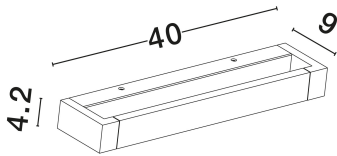

NOVA LUCE

PRODUCT DATASHEET

Version: 001

PRODUCT PHOTOGRAPH

GENERAL INFORMATION

Product Code	9117312
Collection	Indoor
Product Category	Wall
Product Family	Line
Mounting Location	Wall
Application Environment	Indoor
Specifications	N/A

DIMENSION & WEIGHT

LxWxH (cm)	L: 40 W: 9 H: 4.2
Cut Out (cm)	N/A
Weight (Kgr)	1.125

MATERIAL & COLOR

Product Color	Sandy White
Body Material	Aluminium & Acrylic

TECHNICAL DRAWING

APPLICATION & MOUNTING

Ambient Working Temp.	Max 45°C
Type of Protection	IP20
Dimmable	No
Type of Dimming	N/A
Mounting type	Surface
Mounting Depth (cm)	N/A
Led Module Replaceable	No
Light Source	LED

NOVA LUCE S.A

Schimatari Viotias
32009, Greece

+30 22620 58 121
+30 22620 56 743

info@novaluce.com
www.novaluce.com