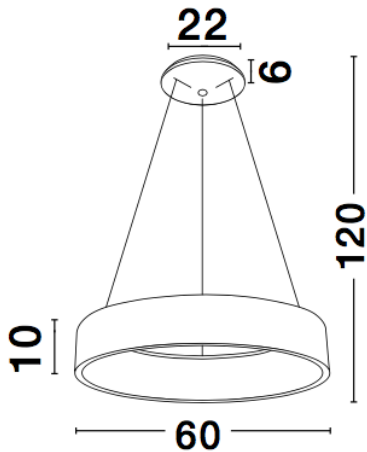

NOVA LUCE

PRODUCT DATASHEET

Version: 001

PRODUCT PHOTOGRAPH

TECHNICAL DRAWING

GENERAL INFORMATION

Product Code	6167220
Collection	Decorative
Product Category	Suspension
Product Family	Rando
Mounting Location	Ceiling
Application Environment	Indoor

DIMENSION & WEIGHT

LxWxH (cm)	L: 60 W: 10 H: 120
Cut out (cm)	N/A
Weight (Kgr)	2.7

MATERIAL & COLOR

Product Color	Black
Body Material	Aluminium & Acrylic

APPLICATION & MOUNTING

Ambient Working Temp.	Max 45 oC
Type of Protection	IP20
Dimmable	No
Type of Dimming (Optional)	N/A
Mounting type	Ceiling
Mounting Depth (cm)	N/A
Led Module Replaceable	No
Light Source	LED

Power (Nominal)	42W
Input voltage (Nominal)	220-240Vac
Mains Frequency	50/60Hz

PHOTOMETRICAL DATA

Luminous Flux	3010 lm
Color Temperature	3000K
Light Color (Designation)	Warm White

WARRANTY

Warranty	3 Years
----------	----------------