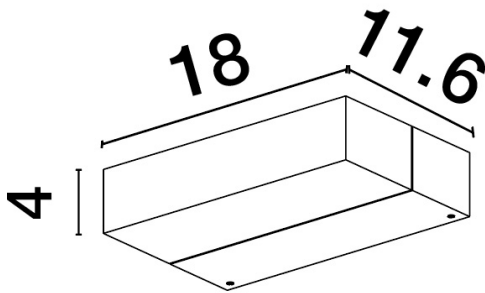

DIMENSION & WEIGHT

LxWxH (cm)	L: 18 W: 11,6 H: 4
Cut out (cm)	N/A
Weight (Kgr)	0.9

MATERIAL & COLOR

Product Color	Anthracite
Body Material	Die-Casting Aluminium

TECHNICAL DRAWING

APPLICATION & MOUNTING

Ambient Working Temp.	Max 40 oC
Type of Protection	IP65
Dimmable	No
Type of Dimming (Optional)	N/A
Mounting type	Surface
Mounting Depth (cm)	N/A
Led Module Replaceable	No
Light Source	LED