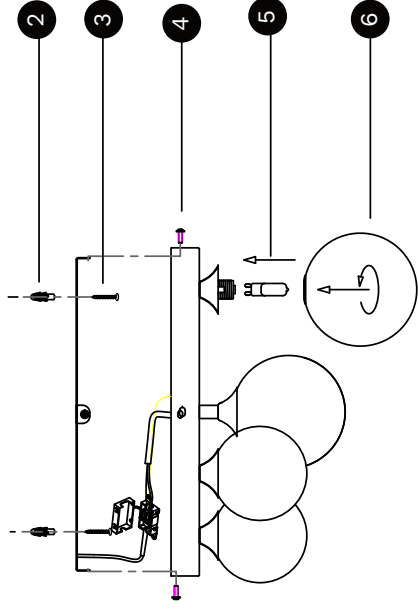

NOVA LUCE

9080126

1

Turn off the general switch

7

Turn on the general switch

1. Turn off the general switch
2. Drill holes, apply plastic anchors with screws
 3. Connect wires
 4. Apply side screws
5. By rotating apply the bulb
6. Apply the glass
7. Turn on the general switch