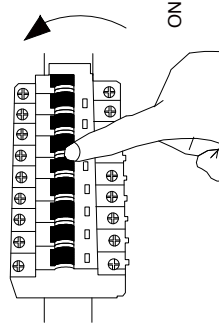

NOVA LUCE

9080126

1

Turn off the general switch

7

Turn on the general switch

1. Turn off the general switch
2. Drill holes, apply plastic anchors with screws
 3. Connect wires
 4. Apply side screws
5. By rotating apply the bulb
6. Apply the glass
7. Turn on the general switch