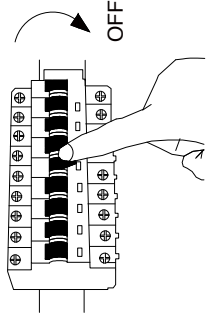

NOVA LUCE

9080126

1

Turn off the general switch

7

Turn on the general switch

1. Turn off the general switch
2. Drill holes, apply plastic anchors with screws
 3. Connect wires
 4. Apply side screws
5. By rotating apply the bulb
6. Apply the glass
7. Turn on the general switch