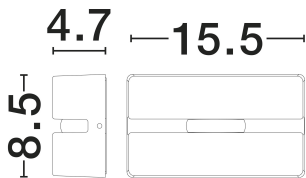

DIMENSION & WEIGHT

LxWxH (cm)	L:15.5 W:4.7 H:8.5 cm
Cut out (cm)	N/A
Weight (Kgr)	N/A

TECHNICAL DRAWING

MATERIAL & COLOR

Product Color	Black
Body Material	Aluminium
Cover Material	N/A

APPLICATION & MOUNTING

PHOTOMETRICAL DATA

Luminous Flux	60
Luminous Efficacy	15
Color Temperature	2700
Light Color (Designation)	Warm White
CRI	>80
SDCM	<3
Beam Angle	20
UGR	N/A

LIFESPAN

Lifetime	50000
----------	--------------