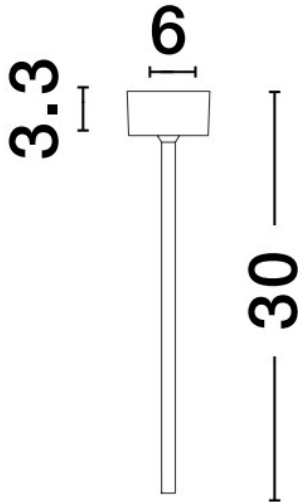

NOVA LUCE

PRODUCT DATASHEET

Version: 001

PRODUCT PHOTOGRAPH

GENERAL INFORMATION

Product Code	9540180
Product Category	Linear
Product Family	Linear Lighting Profiles
Mounting Location	Ceiling
Application Environment	Indoor

DIMENSION & WEIGHT

LxWxH (cm)	D: 6 H: 30
Cut out (cm)	0
Weight (Kgr)	0.105

TECHNICAL DRAWING

MATERIAL & COLOR

Product Color	Black
Body Material	Aluminium
Cover Material	N/A

APPLICATION & MOUNTING

Ambient Working Temp.	45 C
Type of Protection	IP20
Protection Class IK	IK04
Dimmable	NO
Type of Dimming (Optional)	N/A
Mounting type	Surface
Mounting Depth (cm)	Ceiling
Led Module Replaceable	N/A
Light Source	N/A
Adjustable	No

COMPATIBLE WITH

— On/Off Driver: N/A

— Triac Driver: N/A

— Dali Driver: N/A

NOVA LUCE S.A

Schimatari Viotias
32009, Greece

+30 22620 58 121
+30 22620 56 743

info@novaluce.com
www.novaluce.com