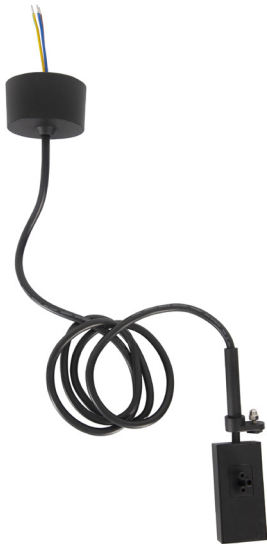

NOVA LUCE

PRODUCT DATASHEET

Version: 001

PRODUCT PHOTOGRAPH

TECHNICAL DRAWING

COMPATIBLE WITH

— On/Off Driver: N/A

— Triac Driver: N/A

— Dali Driver: N/A

GENERAL INFORMATION

Product Code	9540150
Product Category	Linear
Product Family	Linear Lighting Profiles
Mounting Location	Ceiling
Application Environment	Indoor

DIMENSION & WEIGHT

LxWxH (cm)	D: 6 H: 120
Cut out (cm)	0
Weight (Kgr)	0.158

MATERIAL & COLOR

Product Color	Black
Body Material	Aluminium
Cover Material	N/A

APPLICATION & MOUNTING

Ambient Working Temp.	45 C
Type of Protection	IP20
Protection Class IK	IK04
Dimmable	NO
Type of Dimming (Optional)	N/A
Mounting type	Surface
Mounting Depth (cm)	Ceiling
Led Module Replaceable	N/A
Light Source	N/A
Adjustable	No