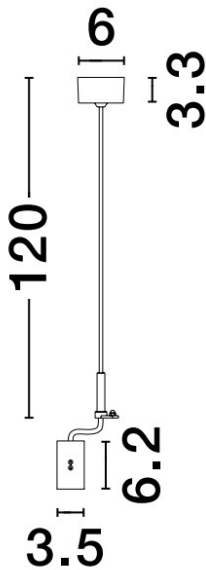

NOVA LUCE

PRODUCT DATASHEET

Version: 001

PRODUCT PHOTOGRAPH

TECHNICAL DRAWING

COMPATIBLE WITH

— On/Off Driver: N/A

— Triac Driver: N/A

— Dali Driver: N/A

GENERAL INFORMATION

Product Code	9540150
Product Category	Linear
Product Family	Linear Lighting Profiles
Mounting Location	Ceiling
Application Environment	Indoor

DIMENSION & WEIGHT

LxWxH (cm)	D: 6 H: 120
Cut out (cm)	0
Weight (Kgr)	0.158