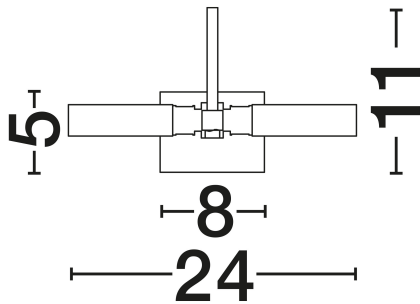

NOVA LUCE

PRODUCT DATASHEET

Version: 001

PRODUCT PHOTOGRAPH

GENERAL INFORMATION

Product Code	71606601
Collection	Indoor
Product Category	Bathroom
Product Family	Dritto
Mounting Location	Ceiling
Application Environment	Indoor
Specifications	N/A

DIMENSION & WEIGHT

LxWxH (cm)	L: 24 W: 13 H: 11
Cut Out (cm)	N/A
Weight (Kgr)	0.365

MATERIAL & COLOR

Product Color	Chrome &Opal
Body Material	Aluminium & Glass

TECHNICAL DRAWING

APPLICATION & MOUNTING

Ambient Working Temp.	Max 45°C
Type of Protection	IP44
Dimmable	Yes
Type of Dimming	N/A
Mounting type	Surface
Mounting Depth (cm)	N/A
Led Module Replaceable	Yes
Light Source	G9

Power (Nominal)	2x5W
Input voltage (Nominal)	100-240V
Mains Frequency	50/60Hz

PHOTOMETRICAL DATA

Luminous Flux	N/A
Color Temperature	N/A
Light Color (Designation)	N/A

WARRANTY

Warranty	3 Years
----------	----------------