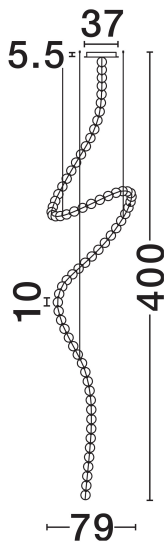

NOVA LUCE

PRODUCT DATASHEET

Version: 001

PRODUCT PHOTOGRAPH

TECHNICAL DRAWING

GENERAL INFORMATION

Product Code	9186915
Collection	Indoor
Product Category	Suspension
Product Family	Perla
Mounting Location	Wall
Application Environment	Indoor
Specifications	N/A

DIMENSION & WEIGHT

LxWxH (cm)	D1: 79 D2: 10 H: 400
Cut Out (cm)	N/A
Weight (Kgr)	16

MATERIAL & COLOR

Product Color	Chrome & Opal
Body Material	Metal & Glass

APPLICATION & MOUNTING

Ambient Working Temp.	Max 45°C
Type of Protection	IP20
Dimmable	Yes
Type of Dimming	Triac
Mounting type	Surface
Mounting Depth (cm)	N/A
Led Module Replaceable	No
Light Source	LED

Power (Nominal)	207W
Input voltage (Nominal)	220-240V
Mains Frequency	50/60Hz

PHOTOMETRICAL DATA

Luminous Flux	13065lm
Color Temperature	3000K
Light Color (Designation)	Warm White

WARRANTY

Warranty	3 Years
----------	----------------