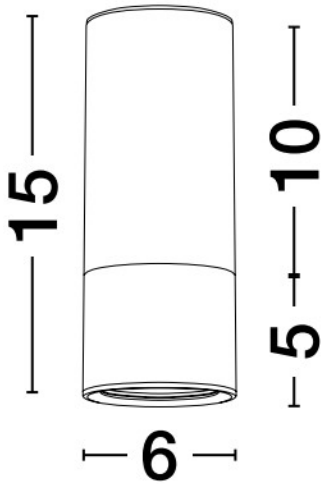

NOVA LUCE

PRODUCT DATASHEET

Version: 001

PRODUCT PHOTOGRAPH

GENERAL INFORMATION

Product Code	9911528
Product Category	Ceiling GU10
Product Family	Picto
Mounting Location	Ceiling
Application Environment	Indoor

DIMENSION & WEIGHT

LxWxH (cm)	D: 6 H: 15
Cut out (cm)	0
Weight (Kgr)	0.216

TECHNICAL DRAWING

MATERIAL & COLOR

Product Color	Black & Gold
Body Material	Aluminium
Cover Material	N/A

APPLICATION & MOUNTING

Ambient Working Temp.	45 C
Type of Protection	IP20
Protection Class IK	N/A
Dimmable	N/A
Type of Dimming (Optional)	N/A
Mounting type	Surface
Mounting Depth (cm)	Ceiling
Led Module Replaceable	Yes
Light Source	LED GU10 / MR16
Adjustable	No

NOVA LUCE

PRODUCT DATASHEET

Version: 001

ELECTRICAL DATA

Power (Nominal)	max 10 W
Input voltage (Nominal)	N/A
Mains Frequency	50/60Hz
Output voltage	N/A
Output Current	N/A
Power Factor	N/A
Efficiency	N/A
SVM	N/A
Pst	N/A
Class	N/A