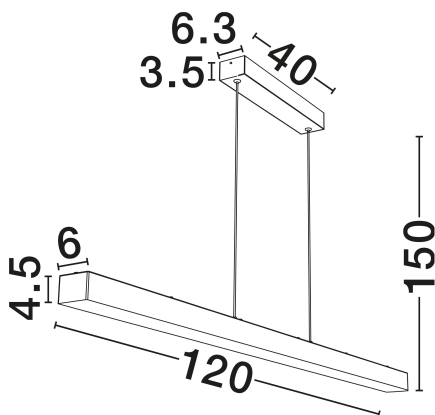

NOVA LUCE

PRODUCT DATASHEET

Version: 001

PRODUCT PHOTOGRAPH

GENERAL INFORMATION

Product Code	9019813
Collection	Indoor
Product Category	Suspension
Product Family	Vaster
Mounting Location	Wall
Application Environment	Indoor
Specifications	N/A

DIMENSION & WEIGHT

LxWxH (cm)	L: 120 W: 6 H: 150
Cut Out (cm)	N/A
Weight (Kgr)	2.9

MATERIAL & COLOR

Product Color	Brass Gold
Body Material	Steel, Aluminium & Imitated Alabaster

TECHNICAL DRAWING

APPLICATION & MOUNTING

Ambient Working Temp.	Max 45°C
Type of Protection	IP20
Dimmable	Yes
Type of Dimming	Triac
Mounting type	Surface
Mounting Depth (cm)	N/A
Led Module Replaceable	No
Light Source	LED

NOVA LUCE S.A

Schimatari Viotias
32009, Greece