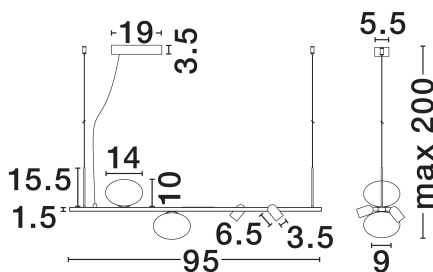

APPLICATION & MOUNTING

Ambient Working Temp.	Max 45°C
Type of Protection	IP20
Dimmable	N/A
Type of Dimming	N/A
Mounting type	Surface
Mounting Depth (cm)	N/A
Led Module Replaceable	Yes
Light Source	LED & G9

NOVA LUCE S.A

Schimatari Viotias
32009, Greece

+30 22620 58 121
+30 22620 56 743

info@novaluce.com
www.novaluce.com