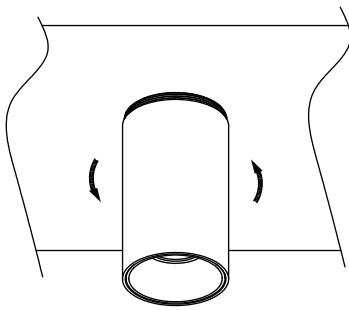

NOVA LUCE

9248061

1

Turn off the general switch

2

Create a CutOut

3

Connect wires

4

Apply mounting lamp body
by rotating

5

Turn on the general switch

6

Turn on the light