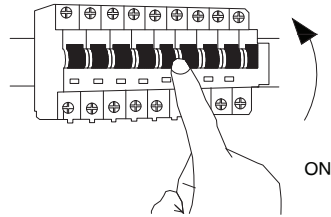

NOVA LUCE

9248061

1

Turn off the general switch

2

Create a CutOut

3

Connect wires

4

Apply mounting lamp body
by rotating

5

Turn on the general switch

6

Turn on the light