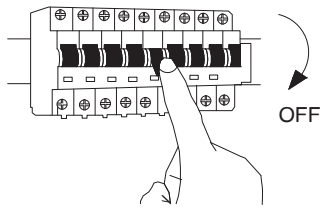

NOVA LUCE

9248061

1

Turn off the general switch

2

Create a CutOut

3

Connect wires

4

Apply mounting lamp body
by rotating

5

Turn on the general switch

6

Turn on the light