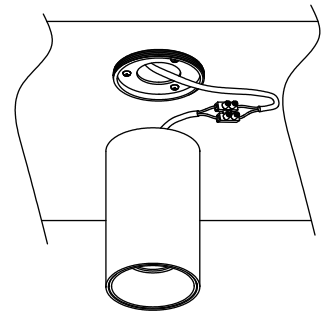

NOVA LUCE

9248061

1

Turn off the general switch

2

Create a CutOut

3

Connect wires

4

Apply mounting lamp body
by rotating

5

Turn on the general switch

6

Turn on the light