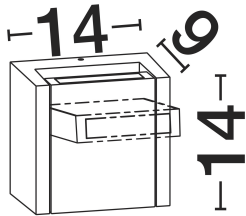

NOVA LUCE

PRODUCT DATASHEET

Version: 001

PRODUCT PHOTOGRAPH

GENERAL INFORMATION

Product Code	9136427
Collection	Outdoor
Product Category	Wall
Product Family	Kioo
Mounting Location	Wall
Application Environment	Outdoor
Specifications	N/A

DIMENSION & WEIGHT

LxWxH (cm)	L:14 W:8 H:14 cm
Cut out (cm)	N/A
Weight (Kgr)	1.186

TECHNICAL DRAWING

MATERIAL & COLOR

Product Color	Sandy Black
Body Material	Aluminium & Glass

APPLICATION & MOUNTING

Ambient Working Temp.	Max 45 oC
Type of Protection	IP65
Dimmable	No
Type of Dimming	N/A
Mounting type	Surface
Mounting Depth (cm)	N/A
Led Module Replaceable	No
Light Source	LED

Power (Nominal)	10w
Input voltage (Nominal)	220-240Vac
Mains Frequency	50/60Hz

PHOTOMETRICAL DATA

Luminous Flux	775lm
Color Temperature	3000K
Light Color (Designation)	Warm White

WARRANTY

Warranty	3 Years
----------	----------------