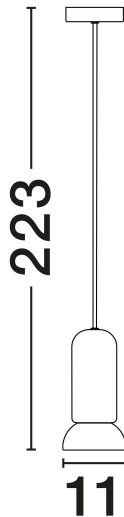

NOVA LUCE

PRODUCT DATASHEET

Version: 001

PRODUCT PHOTOGRAPH

TECHNICAL DRAWING

GENERAL INFORMATION

Product Code	9236236
Collection	Indoor
Product Category	Suspension
Product Family	Parlo
Mounting Location	Wall
Application Environment	Indoor
Specifications	N/A

DIMENSION & WEIGHT

LxWxH (cm)	D: 11 H: 223
Cut Out (cm)	N/A
Weight (Kgr)	0

MATERIAL & COLOR

Product Color	Sandy White & Sandy White
Body Material	Steel & Ceramic

APPLICATION & MOUNTING

Ambient Working Temp.	Max 45°C
Type of Protection	IP20
Dimmable	N/A
Type of Dimming	N/A
Mounting type	Surface
Mounting Depth (cm)	N/A
Led Module Replaceable	Yes
Light Source	GU10

Power (Nominal)	1x10W
Input voltage (Nominal)	220-240V
Mains Frequency	50/60Hz

PHOTOMETRICAL DATA

Luminous Flux	N/A
Color Temperature	N/A
Light Color (Designation)	N/A

WARRANTY

Warranty	3 Years
----------	----------------