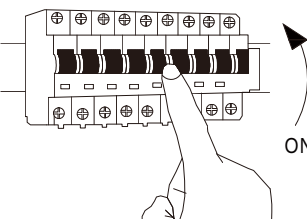

# NOVA LUCE

9083011,9083021

1

Turn off the general switch

2

Cut hole in the wall(BOX504)

3

Embed the embedded box(504)

4

Untight the side screws  
Connect the wires

5

Apply the screws

6

Tight the side screws

7

Turn on the general switch