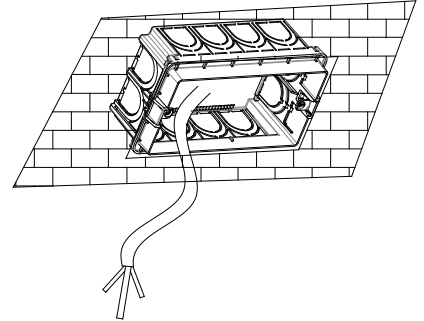

# NOVA LUCE

9083011,9083021

1

Turn off the general switch

2

Cut hole in the wall(BOX504)

3

Embed the embedded box(504)

4

Untight the side screws  
Connect the wires

5

Apply the screws

6

Tight the side screws

7

Turn on the general switch