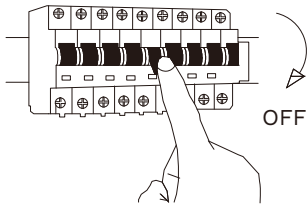

# NOVA LUCE

9083011,9083021

1

Turn off the general switch

2

Cut hole in the wall(BOX504)

3

Embed the embedded box(504)

4

Untight the side screws  
Connect the wires

5

Apply the screws

6

Tight the side screws

7

Turn on the general switch