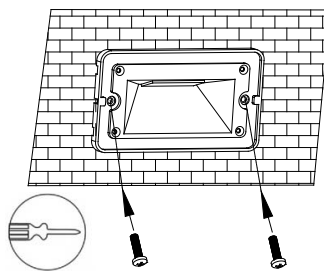

# NOVA LUCE

9083011,9083021

1

Turn off the general switch

2

Cut hole in the wall(BOX504)

3

Embed the embedded box(504)

4

Untight the side screws  
Connect the wires

5

Apply the screws

6

Tight the side screws

7

Turn on the general switch