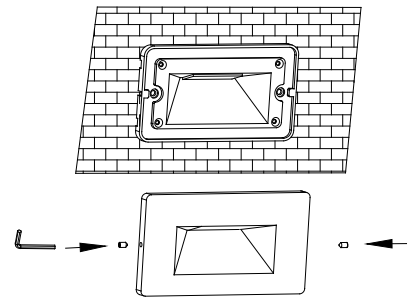

# NOVA LUCE

9083011,9083021

1

Turn off the general switch

2

Cut hole in the wall(BOX504)

3

Embed the embedded box(504)

4

Untight the side screws  
Connect the wires

5

Apply the screws

6

Tight the side screws

7

Turn on the general switch