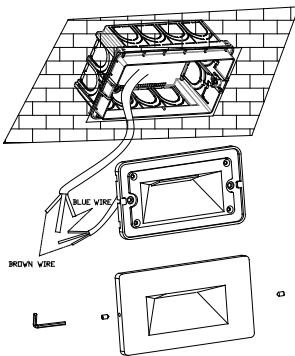

# NOVA LUCE

9083011,9083021

1

Turn off the general switch

2

Cut hole in the wall(BOX504)

3

Embed the embedded box(504)

4

Untight the side screws  
Connect the wires

5

Apply the screws

6

Tight the side screws

7

Turn on the general switch