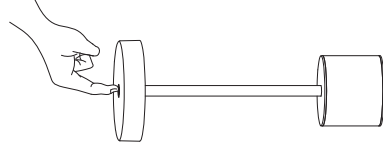

NOVA LUCE

9002863 9002864

1

Control Touch Switch

2

Charging time: 3H (1A Charger)

3

Plug it in
Green Flashing = Charging
Green Steady = Fully Charged

After charging, close the waterproof gasket

4

Touch 1 = 100% of light - 4 hours runtime

Touch 2 = 40% of light - 10 hours runtime

Touch 3 = 10% of light - 50 hours runtime

Touch 4 = ON / OFF