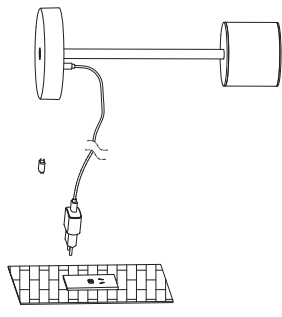

NOVA LUCE

9002863 9002864

1

Control Touch Switch

2

Charging time: 3H (1A Charger)

3

Plug it in
Green Flashing = Charging
Green Steady = Fully Charged

After charging, close the waterproof gasket

4

Touch 1 = 100% of light - 4 hours runtime

Touch 2 = 40% of light - 10 hours runtime

Touch 3 = 10% of light - 50 hours runtime

Touch 4 = ON / OFF