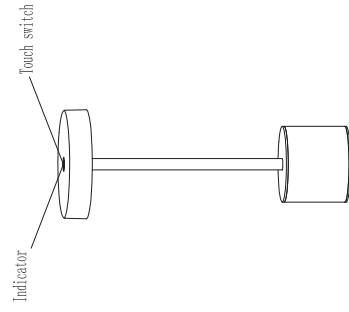

NOVA LUCE

9002863 9002864

1

Control Touch Switch

2

Charging time: 3H (1A Charger)

3

Plug it in
Green Flashing = Charging
Green Steady = Fully Charged

After charging, close the waterproof gasket

4

Touch 1 = 100% of light - 4 hours runtime

Touch 2 = 40% of light - 10 hours runtime

Touch 3 = 10% of light - 50 hours runtime

Touch 4 = ON / OFF