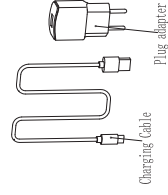

NOVA LUCE

9002863 9002864

1

Control Touch Switch

2

Charging time: 3H (1A Charger)

3

Plug it in
Green Flashing = Charging
Green Steady = Fully Charged

After charging, close the waterproof gasket

4

Touch 1 = 100% of light - 4 hours runtime

Touch 2 = 40% of light - 10 hours runtime

Touch 3 = 10% of light - 50 hours runtime

Touch 4 = ON / OFF