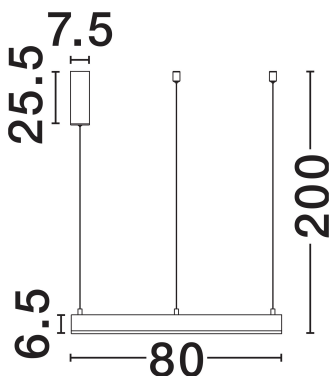

NOVA LUCE

PRODUCT DATASHEET

Version: 001

PRODUCT PHOTOGRAPH

TECHNICAL DRAWING

GENERAL INFORMATION

Product Code	9530207
Collection	Indoor
Product Category	Suspension
Product Family	Motif
Mounting Location	Wall
Application Environment	Indoor
Specifications	N/A

DIMENSION & WEIGHT

LxWxH (cm)	D: 80 H: 200
Cut Out (cm)	N/A
Weight (Kgr)	2.6

MATERIAL & COLOR

Product Color	Brass Gold
Body Material	Aluminium & Acrylic

APPLICATION & MOUNTING

Ambient Working Temp.	Max 45°C
Type of Protection	IP20
Dimmable	Yes
Type of Dimming	Triac
Mounting type	Surface
Mounting Depth (cm)	N/A
Led Module Replaceable	No
Light Source	LED

Power (Nominal)	50W
Input voltage (Nominal)	220-240V
Mains Frequency	50/60Hz

PHOTOMETRICAL DATA

Luminous Flux	3684lm
Color Temperature	2700-6000K
Light Color (Designation)	WW - CW

WARRANTY

Warranty	3 Years
----------	----------------