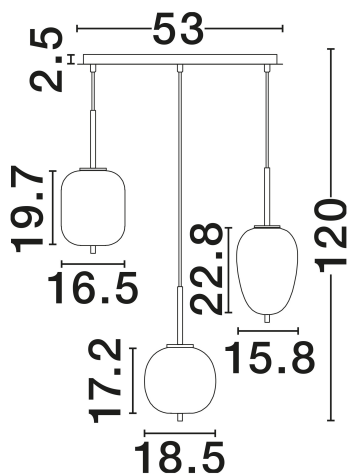

NOVA LUCE

PRODUCT DATASHEET

Version: 001

PRODUCT PHOTOGRAPH

TECHNICAL DRAWING

GENERAL INFORMATION

Product Code	9624067
Collection	Indoor
Product Category	Suspension
Product Family	Lato
Mounting Location	Ceiling
Application Environment	Indoor
Specifications	N/A

DIMENSION & WEIGHT

LxWxH (cm)	D: 15.8 L: 53 W: 9 H: 120
Cut Out (cm)	N/A
Weight (Kgr)	3

MATERIAL & COLOR

Product Color	Opal & Brass Gold
Body Material	Glass & Metal

APPLICATION & MOUNTING

Ambient Working Temp.	Max 45°C
Type of Protection	IP20
Dimmable	Yes
Type of Dimming	N/A
Mounting type	Surface
Mounting Depth (cm)	N/A
Led Module Replaceable	Yes
Light Source	E14

Power (Nominal)	3x5W
Input voltage (Nominal)	100-240V
Mains Frequency	50/60Hz

PHOTOMETRICAL DATA

Luminous Flux	N/A
Color Temperature	N/A
Light Color (Designation)	N/A

WARRANTY

Warranty	3 Years
----------	----------------