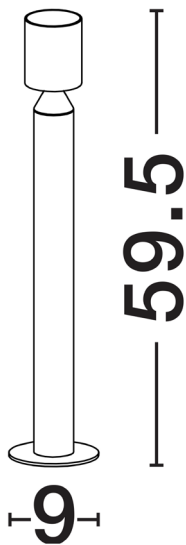

NOVA LUCE

PRODUCT DATASHEET

Version: 001

PRODUCT PHOTOGRAPH

TECHNICAL DRAWING

GENERAL INFORMATION

Product Code	9186710
Collection	Outdoor
Product Category	Bollard
Product Family	Royal
Mounting Location	Ground
Application Environment	Outdoor
Specifications	Antisalt Protection

DIMENSION & WEIGHT

LxWxH (cm)	D: 9 H: 59,5
Cut out (cm)	N/A
Weight (Kgr)	0.95

MATERIAL & COLOR

Product Color	Black
Body Material	Aluminium

APPLICATION & MOUNTING

Ambient Working Temp.	Max 45 oC
Type of Protection	IP65
Dimmable	Yes
Type of Dimming (Optional)	Triac
Mounting type	Surface
Mounting Depth (cm)	N/A
Led Module Replaceable	No
Light Source	LED

Power (Nominal)	6 W
Input voltage (Nominal)	220-240Vac
Mains Frequency	50/60Hz

PHOTOMETRICAL DATA

Luminous Flux	277 lm
Color Temperature	3000 K
Light Color (Designation)	Warm White

WARRANTY

Warranty	3 Years
----------	----------------