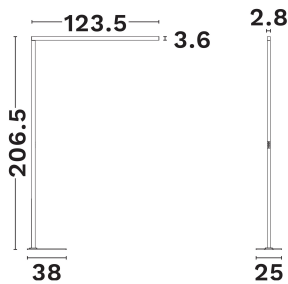

COMPATIBLE WITH

— On/Off Driver: N/A

— Triac Driver: N/A

— Dali Driver: N/A

GENERAL INFORMATION

Product Code	9060289
Product Category	Floor Lamps
Product Family	Reader
Mounting Location	N/A
Application Environment	Indoor

DIMENSION & WEIGHT

LxWxH (cm)	D:123.5 H:206.5 cm
Cut out (cm)	N/A
Weight (Kgr)	N/A

MATERIAL & COLOR

Product Color	Black
Body Material	Aluminium
Cover Material	N/A

APPLICATION & MOUNTING

Ambient Working Temp.	45 C
Type of Protection	IP20
Protection Class IK	IK03
Dimmable	No
Type of Dimming (Optional)	N/A
Mounting type	Floor
Mounting Depth (cm)	N/A
Led Module Replaceable	No
Light Source	Led
Adjustable	N/A

NOVA LUCE S.A

Schimatari Viotias
32009, Greece

+30 22620 58 121
+30 22620 56 743

info@novaluce.com
www.novaluce.com