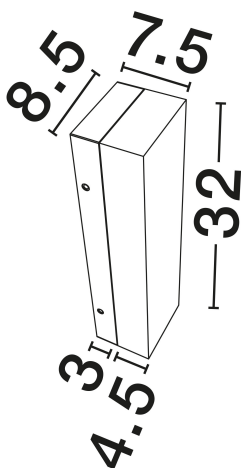

NOVA LUCE

PRODUCT DATASHEET

Version: 001

PRODUCT PHOTOGRAPH

GENERAL INFORMATION

Product Code	9019823
Collection	Indoor
Product Category	Wall
Product Family	Shado
Mounting Location	Wall
Application Environment	Indoor
Specifications	N/A

DIMENSION & WEIGHT

LxWxH (cm)	L: 8.5 W: 7.5 H: 32
Cut Out (cm)	N/A
Weight (Kgr)	1.2

MATERIAL & COLOR

Product Color	Brass Gold
Body Material	Steel, Aluminium & Imitated Alabaster

TECHNICAL DRAWING

APPLICATION & MOUNTING

+30 22620 58 121
+30 22620 56 743

info@novaluce.com
www.novaluce.com

NOVA LUCE

PRODUCT DATASHEET

Version: 001

ELECTRICAL DATA

Power (Nominal)	7W
Input voltage (Nominal)	220-240V
Mains Frequency	50/60Hz

PHOTOMETRICAL DATA