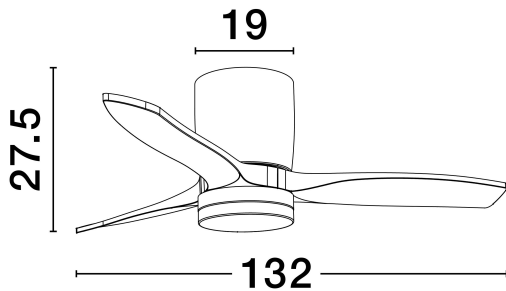

NOVA LUCE

PRODUCT DATASHEET

Version: 001

PRODUCT PHOTOGRAPH

GENERAL INFORMATION

Product Code	9952372
Collection	Indoor
Product Category	Fans
Product Family	Aloa
Mounting Location	Ceiling
Application Environment	Indoor
Specifications	N/A

DIMENSION & WEIGHT

LxWxH (cm)	D: 132 H: 27.5
Cut Out (cm)	N/A
Weight (Kgr)	5.18

MATERIAL & COLOR

Product Color	Sandy Black & Black Wood
Body Material	Metal & Wood & Acrylic

TECHNICAL DRAWING

APPLICATION & MOUNTING

Ambient Working Temp.	Max 45°C
Type of Protection	IP20
Dimmable	No
Type of Dimming	N/A
Mounting type	Surface
Mounting Depth (cm)	N/A
Led Module Replaceable	No
Light Source	LED

NOVA LUCE S.A

Schimatari Viotias
32009, Greece

+30 22620 58 121
+30 22620 56 743

info@novaluce.com
www.novaluce.com

NOVA LUCE

PRODUCT DATASHEET

Version: 001

ELECTRICAL DATA

Power (Nominal)	18W
Input voltage (Nominal)	220-240V
Mains Frequency	50/60Hz

PHOTOMETRICAL DATA