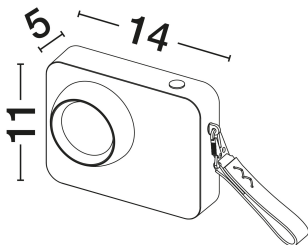

NOVA LUCE

PRODUCT DATASHEET

Version: 001

PRODUCT PHOTOGRAPH

GENERAL INFORMATION

Product Code	9870038
Collection	Indoor
Product Category	Table
Product Family	Kedros
Mounting Location	Table
Application Environment	Indoor
Specifications	N/A

DIMENSION & WEIGHT

LxWxH (cm)	L: 14 W: 11 H: 5
Cut Out (cm)	N/A
Weight (Kgr)	0.545

MATERIAL & COLOR

Product Color	Beige
Body Material	Aluminium & Steel

TECHNICAL DRAWING

APPLICATION & MOUNTING

Ambient Working Temp.	Max 45°C
Type of Protection	IP20
Dimmable	Yes
Type of Dimming	Triac
Mounting type	Surface
Mounting Depth (cm)	N/A
Led Module Replaceable	No
Light Source	LED