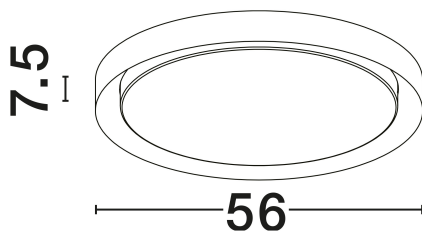

NOVA LUCE

PRODUCT DATASHEET

Version: 001

PRODUCT PHOTOGRAPH

TECHNICAL DRAWING

GENERAL INFORMATION

Product Code	9053594
Collection	Indoor
Product Category	Ceiling
Product Family	Troy
Mounting Location	Ceiling
Application Environment	Indoor
Specifications	N/A

DIMENSION & WEIGHT

LxWxH (cm)	D: 56 H: 7.5
Cut Out (cm)	N/A
Weight (Kgr)	5.1

MATERIAL & COLOR

Product Color	Matt Black
Body Material	Metal & Acrylic

APPLICATION & MOUNTING

Ambient Working Temp.	Max 45°C
Type of Protection	IP20
Dimmable	Yes
Type of Dimming	Triac
Mounting type	Surface
Mounting Depth (cm)	N/A
Led Module Replaceable	No
Light Source	LED

Power (Nominal)	50W
Input voltage (Nominal)	220-240V
Mains Frequency	50/60Hz

PHOTOMETRICAL DATA

Luminous Flux	2750lm
Color Temperature	3000K
Light Color (Designation)	Warm White

WARRANTY

Warranty	3 Years
----------	----------------