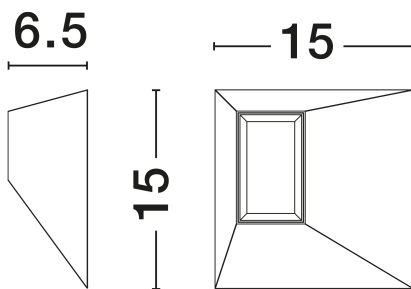

NOVA LUCE

PRODUCT DATASHEET

Version: 001

PRODUCT PHOTOGRAPH

GENERAL INFORMATION

Product Code	9870040
Collection	Indoor
Product Category	Ceiling
Product Family	Utopia
Mounting Location	Ceiling
Application Environment	Indoor
Specifications	N/A

DIMENSION & WEIGHT

LxWxH (cm)	L: 15 W: 15 H: 6.5
Cut Out (cm)	N/A
Weight (Kgr)	0.67

MATERIAL & COLOR

Product Color	Sandy Black
Body Material	Aluminium & Steel

TECHNICAL DRAWING

APPLICATION & MOUNTING

Ambient Working Temp.	Max 45°C
Type of Protection	IP20
Dimmable	No
Type of Dimming	N/A
Mounting type	Surface
Mounting Depth (cm)	N/A
Led Module Replaceable	No
Light Source	LED