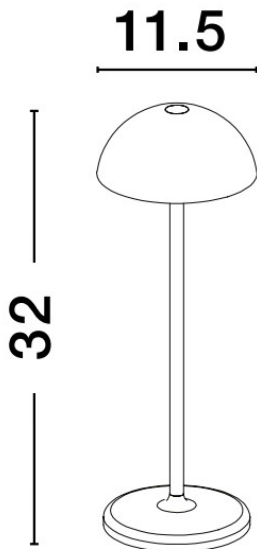

NOVA LUCE

PRODUCT DATASHEET

Version: 001

PRODUCT PHOTOGRAPH

TECHNICAL DRAWING

GENERAL INFORMATION

Product Code	9281381
Collection	Outdoor
Product Category	Table
Product Family	ROSE
Mounting Location	N/A
Application Environment	Outdoor

DIMENSION & WEIGHT

LxWxH (cm)	L: 11,5 W: 11,8 H: 32
Cut out (cm)	N/A
Weight (Kgr)	0.7

MATERIAL & COLOR

Product Color	Black
Body Material	Aluminum-Acrylic

APPLICATION & MOUNTING

Ambient Working Temp.	Max 40 oC
Type of Protection	IP54
Dimmable	Yes
Type of Dimming (Optional)	Touch Dimming
Mounting type	Portable
Mounting Depth (cm)	N/A
Led Module Replaceable	No
Light Source	LED

Power (Nominal)	2W
Input voltage (Nominal)	5Vdc
Mains Frequency	50/60Hz

PHOTOMETRICAL DATA

Luminous Flux	207 lm
Color Temperature	3000K
Light Color (Designation)	Warm White

WARRANTY

Warranty	3 Years
----------	----------------