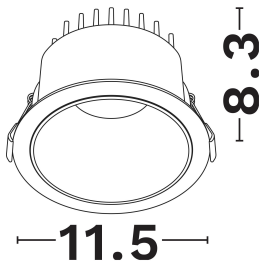

NOVA LUCE

PRODUCT DATASHEET

Version: 001

PRODUCT PHOTOGRAPH

TECHNICAL DRAWING

COMPATIBLE WITH

— On/Off Driver: Included

— Triac Driver: 9844002

— Dali Driver: 9621523

GENERAL INFORMATION

Product Code	9113777
Product Category	Downlights
Product Family	Luella
Mounting Location	Ceiling
Application Environment	Indoor

DIMENSION & WEIGHT

LxWxH (cm)	D: 11.5 H: 8.3
Cut out (cm)	10,5
Weight (Kgr)	0,36

MATERIAL & COLOR

Product Color	White
Body Material	Aluminium
Cover Material	N/A

APPLICATION & MOUNTING

Ambient Working Temp.	45 C
Type of Protection	IP20
Protection Class IK	IK03
Dimmable	Yes
Type of Dimming (Optional)	Triac/Dali
Mounting type	Recessed
Mounting Depth (cm)	Ceiling
Led Module Replaceable	No
Light Source	Led
Adjustable	No

Power (Nominal)	20
Input voltage (Nominal)	220-240Vac
Mains Frequency	50/60Hz
Output voltage	40Vdc
Output Current	500mA
Power Factor	0,9
Efficiency	>73%
SVM	<0.4
Pst	<1
Class	II

PHOTOMETRICAL DATA

Luminous Flux	1128
Luminous Efficacy	56.4
Color Temperature	3000
Light Color (Designation)	Warm White
CRI	>90
SDCM	<3
Beam Angle	78
UGR	N/A