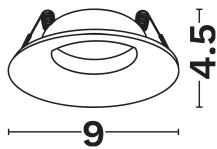

DIMENSION & WEIGHT

LxWxH (cm)	L:9 W:9 H:4.5
Cut out (cm)	7,5
Weight (Kgr)	0,055

TECHNICAL DRAWING

MATERIAL & COLOR

Product Color	Black
Body Material	Aluminium
Cover Material	N/A

APPLICATION & MOUNTING

Ambient Working Temp.	45 C
Type of Protection	IP20
Protection Class IK	IK04
Dimmable	N/A
Type of Dimming (Optional)	N/A
Mounting type	Recessed
Mounting Depth (cm)	Ceiling
Led Module Replaceable	Yes
Light Source	Led
Adjustable	No